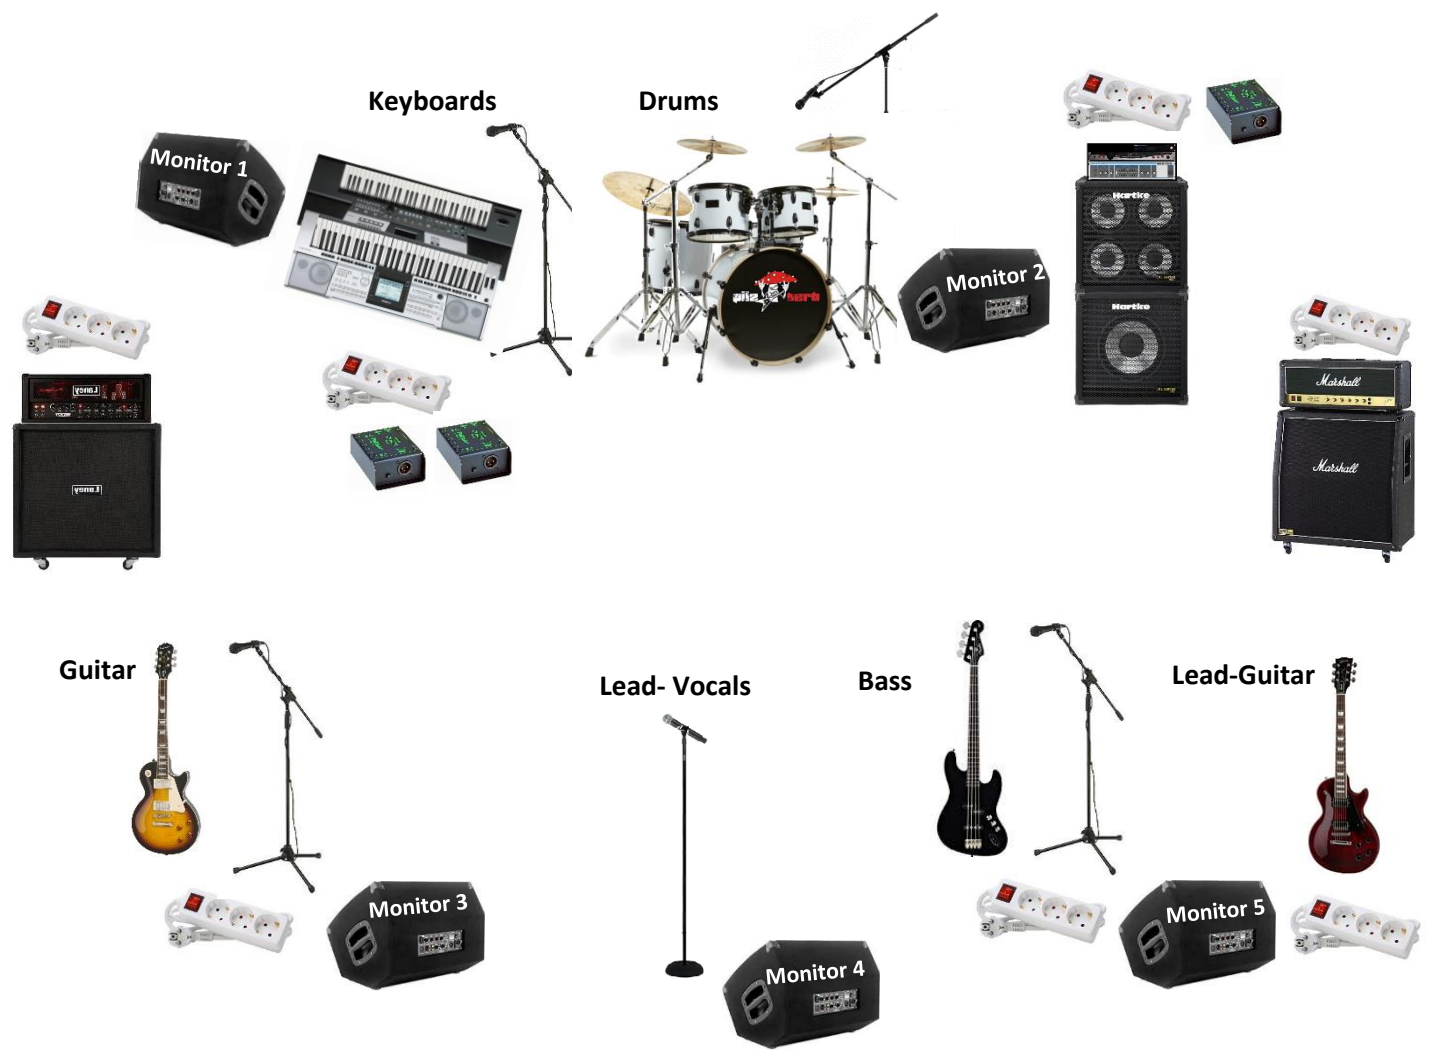

pilzherb

Technical-Rider

www.pilzherb.com
www.facebook.com/pilzherb

TECHNIK:
Robin Castor
(01590) 6586523

KONTAKT:
Stefan Classen
(01578) 7273997